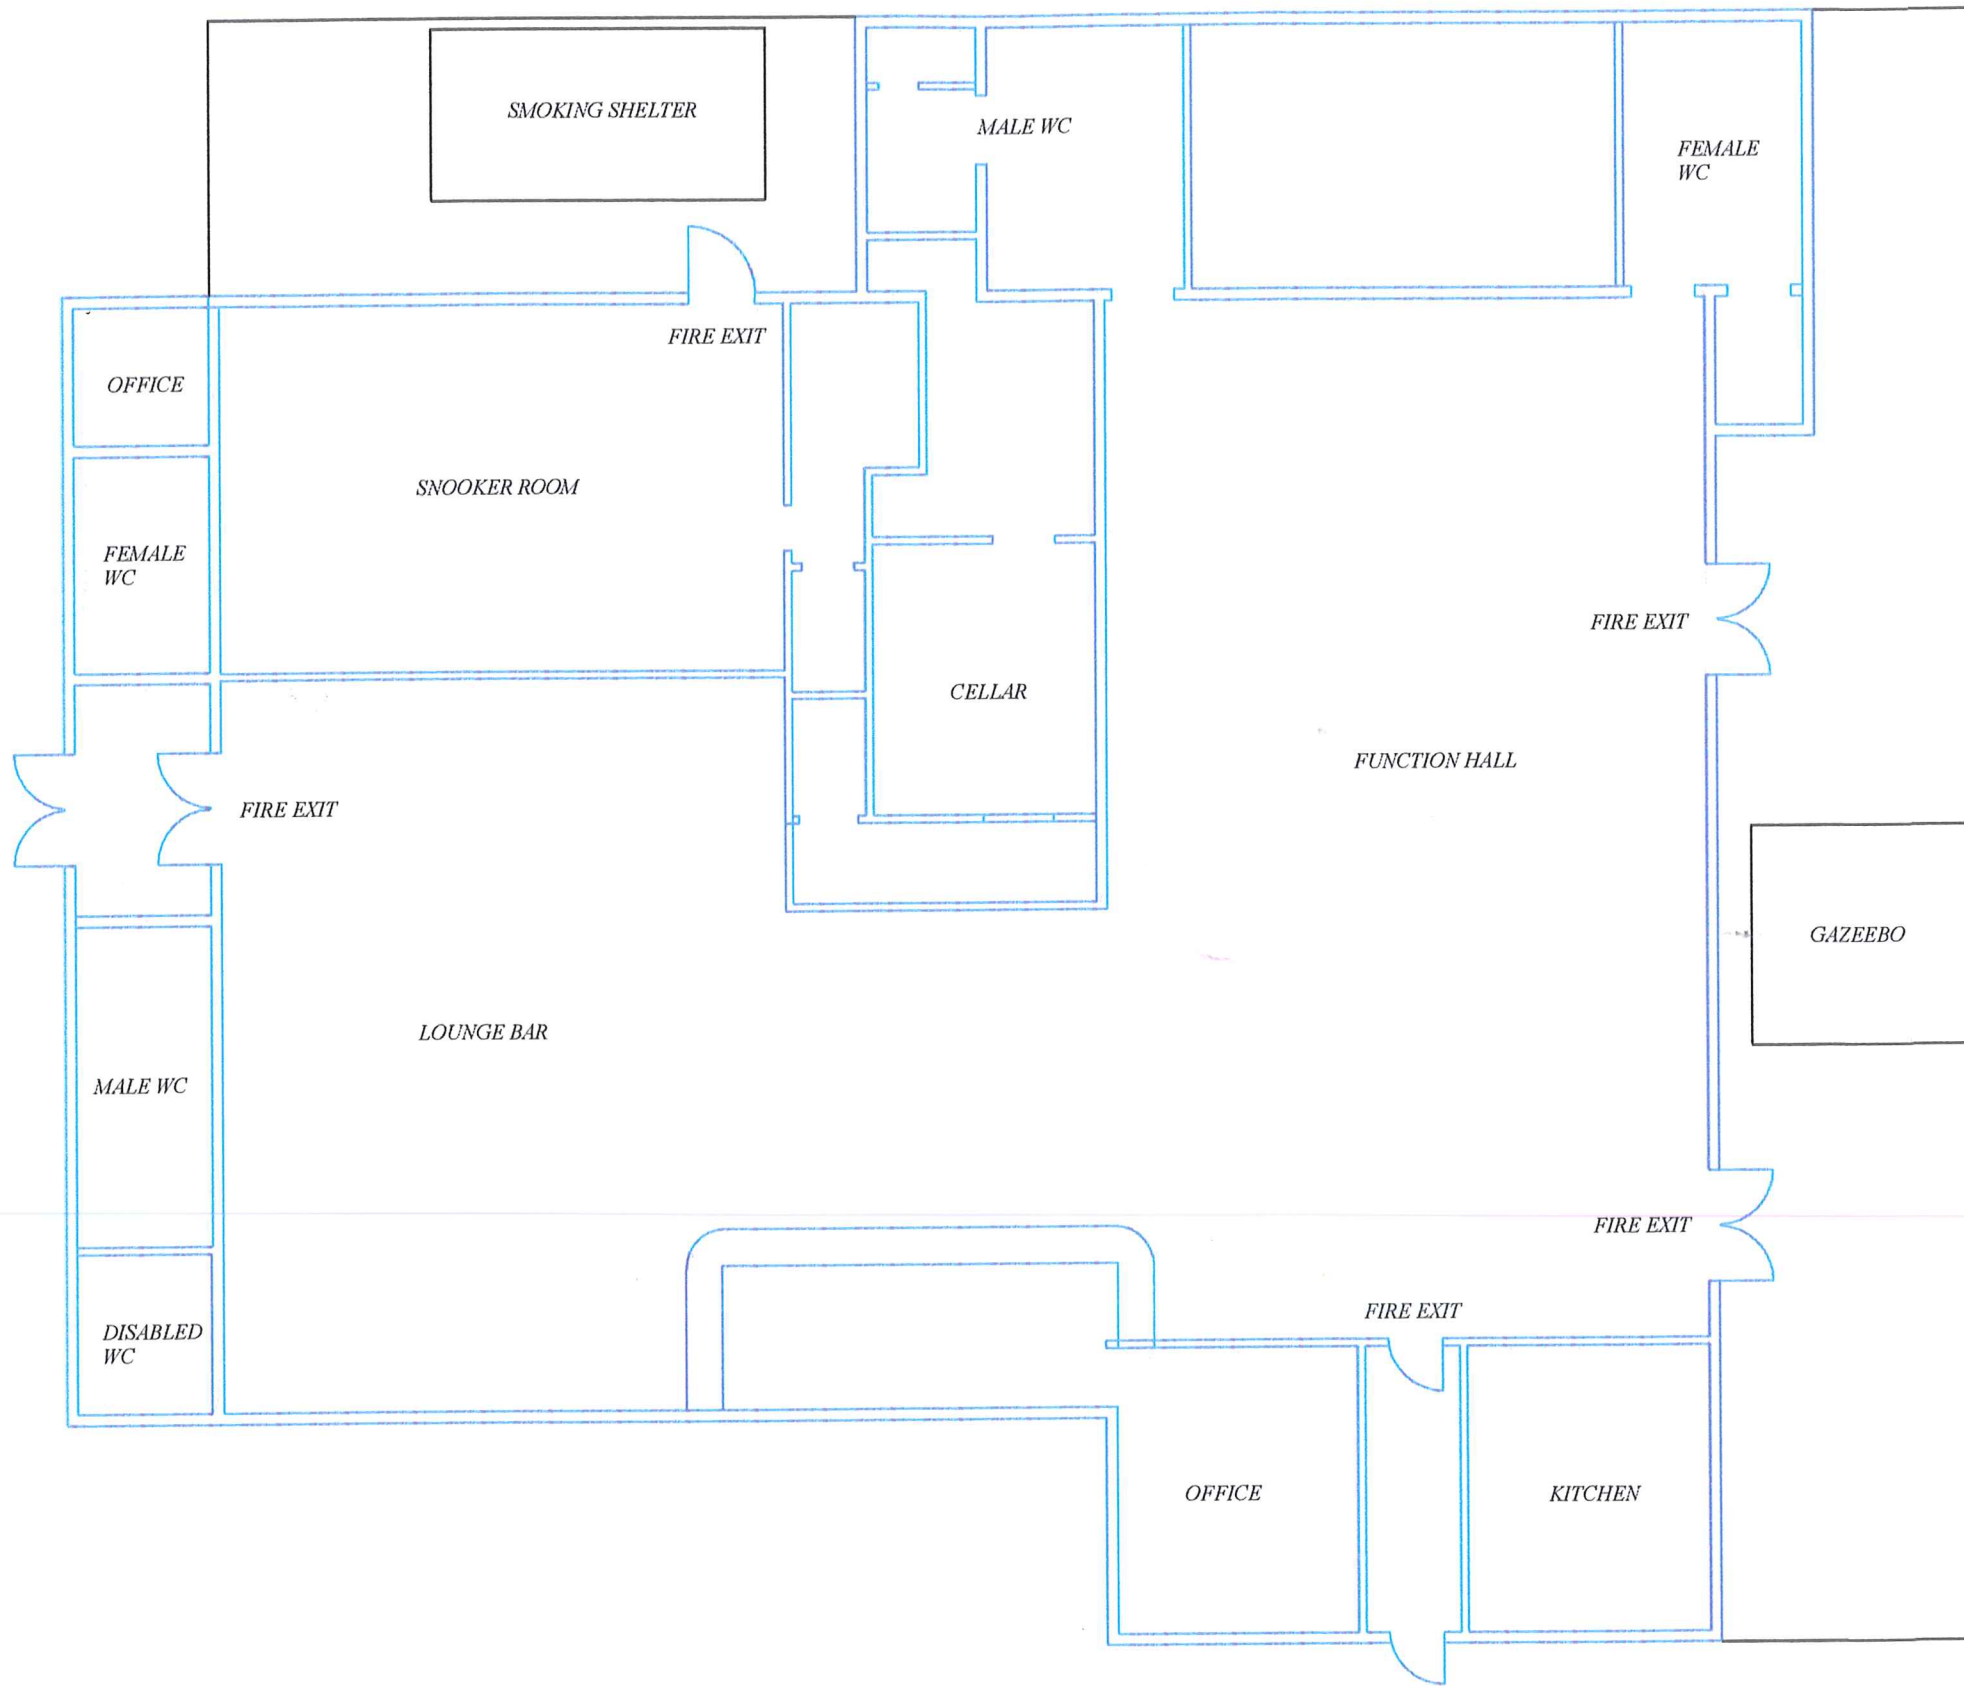

PARK ROAD

WELLINGTON ROAD

Scale	Date	
1:50	NOV 2008	
Drawn	Checked	Rev
Eng No.	Contract No.	Drawing No.

SANDHURST SOCIAL CLUB
33-35 WELLINGTON ROAD
SANDHURST
GU47 9AW